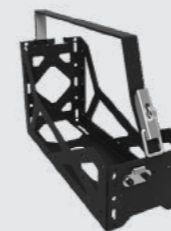

Jerry Can Holder (left/reight) (Exl. Jerry Can)

Ca. 3,2 kg

AC-A-JCH
304 €